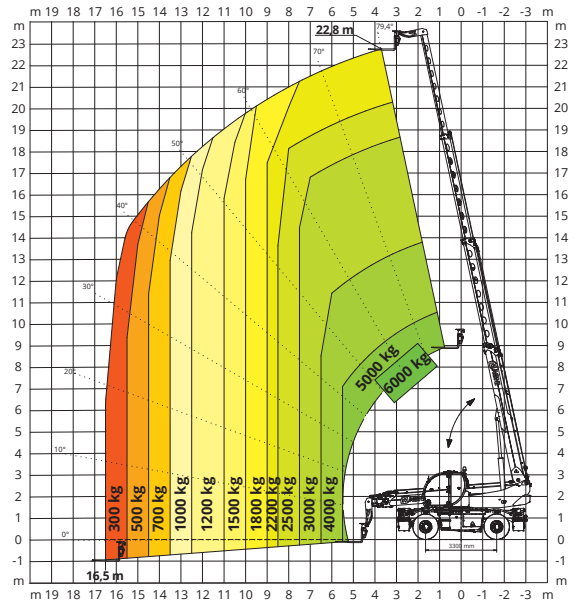

ON STABILISERS

360° LOAD CHART ON FULLY EXTENDED STABILISERS

ON TYRES

FRONTAL LOAD CHART ON TYRES

W6

WINCH 6,000 kg

JW 800

JIB WITH WINCH 800 kg

JW 1500

JIB WITH WINCH 1,500 kg

JW 2000

JIB WITH WINCH 2,000 kg