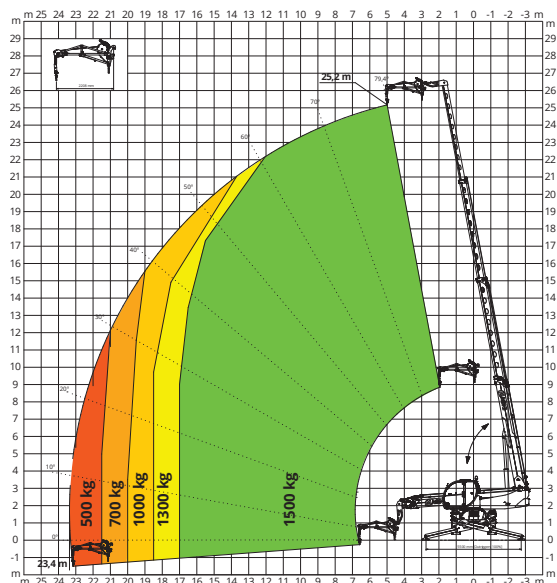

ON STABILISERS

360° LOAD CHART ON FULLY EXTENDED STABILISERS

ON TYRES

FRONTAL LOAD CHART ON TYRES

W6

WINCH 6,000 kg

JW 800

JIB WITH WINCH 800 kg

JW 1500

JIB WITH WINCH 1,500 kg

JW 2000

JIB WITH WINCH 2,000 kg