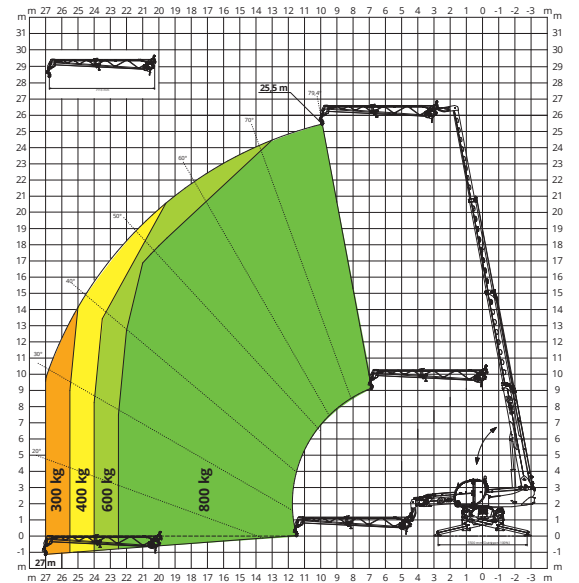

ON STABILISERS

360° LOAD CHART ON FULLY EXTENDED STABILISERS

ON TYRES

FRONTAL LOAD CHART ON TYRES

W6

WINCH 6,000 kg

JW 800

JIB WITH WINCH 800 kg

JW 1500

JIB WITH WINCH 1,500 kg

JW 2000

JIB WITH WINCH 2,000 kg