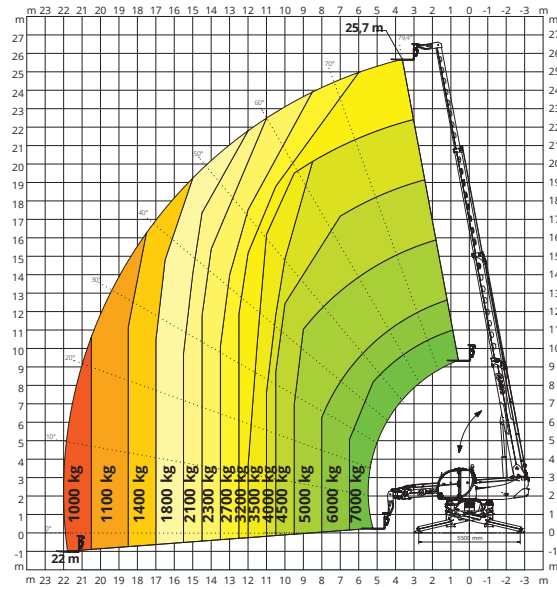

ON STABILISERS

360° LOAD CHART ON FULLY EXTENDED STABILISERS

ON TYRES

FRONTAL LOAD CHART ON TYRES

W6

WINCH 6,000 kg

JW 800

JIB WITH WINCH 800 kg

JW 1500

JIB WITH WINCH 1,500 kg

JW 2000

JIB WITH WINCH 2,000 kg