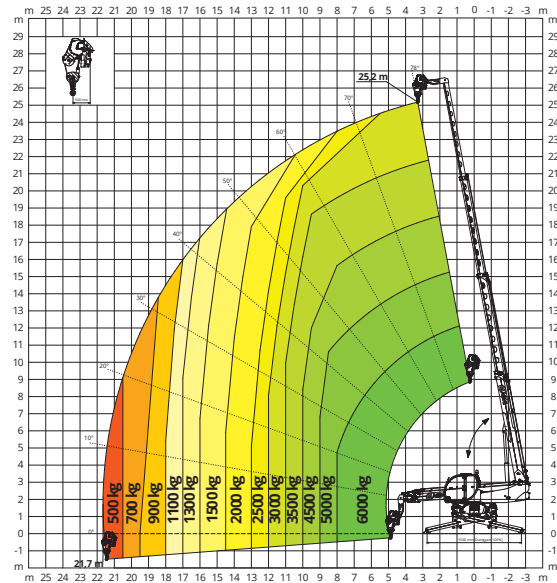

ON STABILISERS

360° LOAD CHART ON FULLY EXTENDED STABILISERS

ON TYRES

FRONTAL LOAD CHART ON TYRES

W6

WINCH 6,000 kg

JW 800

JIB WITH WINCH 800 kg

JW 1500

JIB WITH WINCH 1,500 kg

JW 2000

JIB WITH WINCH 2,000 kg